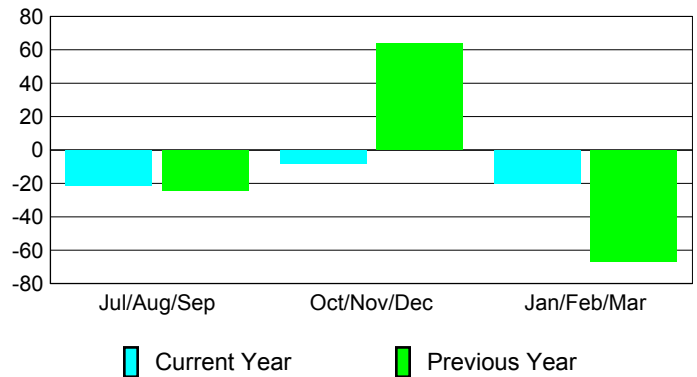

Membership Results
2009-2010

Membership
2008-2009

Month	Net Memb Goal	Actual New Memb	Actual Dropped Memb	Gain/Loss of Memb	Gain/Loss of Memb
Jul/Aug/Sep	0	27	-48	-21	-24
Oct/Nov/Dec	0	29	-37	-8	64
Jan/Feb/Mar	40	14	-34	-20	-67
Totals	40	70	-119	-49	-27

Membership Results 2009-2010

Goal, New, Dropped, Gain/Loss

Comparison of Membership Gain/Loss

Current Year Compared to the Previous Year

Gender Comparison 2009-2010

Jul/Aug/Sep

Oct/Nov/Dec

Jan/Feb/Mar